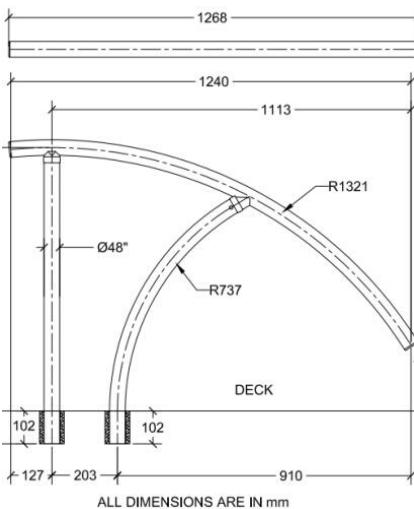

TRTD-130-(W/BK/GG/T)

TRTD-144-(W/BK/GG/T)

TRITON SERIES RETURN TO DECK RAIL

The Safron Triton ladders and rails are designed to give a custom designer look that will also enhance the look of any pool or deck.

The Triton pool rail series is fully reinforced with marine grade aluminium and is made from high impact polymer providing strength and durability throughout the years.

Safron ladders and rails, are not required to be earthed or bonded when installed with Safron's high impact polymer anchor sockets.

Easy installation using either the In-ground Anchor or Surface Mount Anchor.

Each rail includes 2 colour matched escutcheons (cover plates).

Material: Fully Reinforced Marine Grade Aluminium / Vinyl Encapsulated
Tube Size: 48 mmø OD
Tube Thickness: 6.35 mm

Application: Commercial / Residential
Warranty: 5 Year