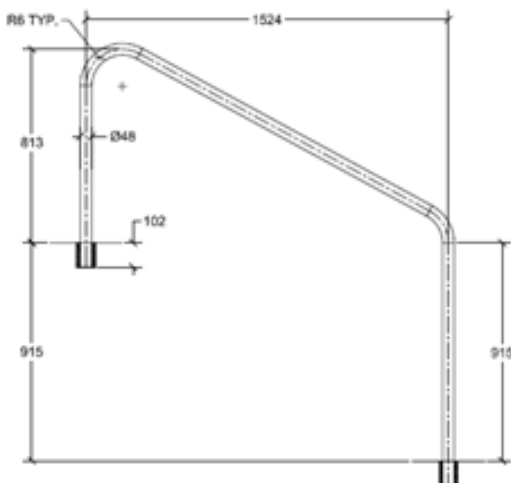

DTP-260-(W/GG/B)