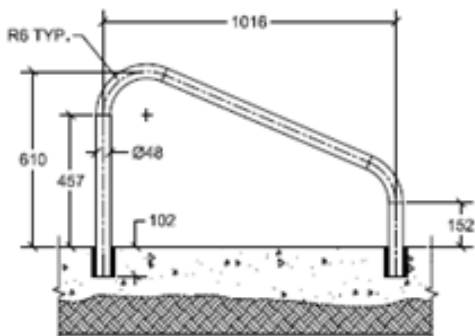

DR-230-(W/GG/T/B)

DECK MOUNTED HAND RAIL

Saftron DR-230, DR-232, DR-236 & DR-240 are for deck mounting by stairs. The high impact polymer railings are made of specially formulated compounds to ensure longevity and unparalleled resistance to the elements, UV, and chemicals while requiring virtually no maintenance.

Saftron rails, are not required to be earthed or bonded when installed with Saftron's high impact polymer anchor sockets. Easy installation using either the In-ground Anchor or Surface Mount Anchor. Each rail includes 2 colour matched escutcheons (cover plates).

DR-236-(W/GG/T/B)

Saftron rails are low maintenance, easy to clean with its smooth bright surface impervious to pool chemicals and guaranteed not to corrode, rust, pit, scale, chip, or fade and is covered with a 5 year warranty.

DR-240-W

Material: Marine Grade Aluminium / Vinyl Encapsulated

Tube Size: 48 mmø OD

Tube Thickness: 6.35 mm

Warranty: 5 Year