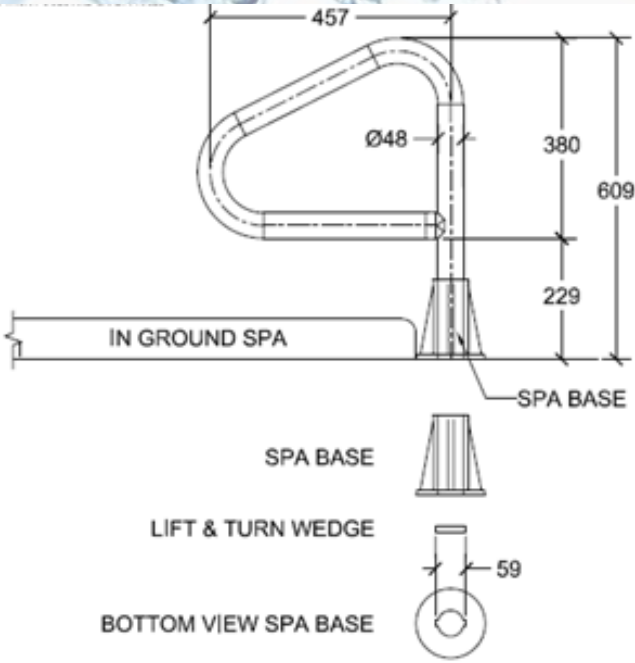

SF-24-(W/BK)

SF-24-LT-(W/BK)
INCLUDES LIFT AND
TURN BASE