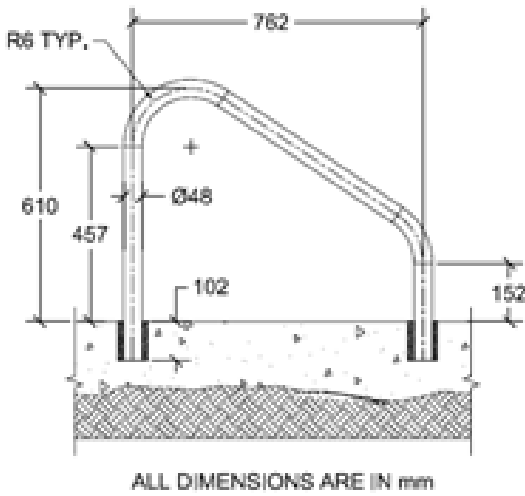

Easy installation using either the In-ground Anchor or Surface Mount Anchor.

Each rail includes 2 colour matched escutcheons (cover plates).

Material: Fully Reinforced Marine Grade Aluminium / Vinyl Encapsulated
 Tube Size: 48 mmø OD
 Tube Thickness: 6.35 mm

Material: Fully Reinforced Marine Grade Aluminium / Vinyl Encapsulated
 Tube Size: 48 mmø OD
 Tube Thickness: 6.35 mm

Application: Commercial / Residential
 Warranty: 5 Year

PTL-224-3S-(W/BK/GG/T)

DR-230-(W/GG/T/B)