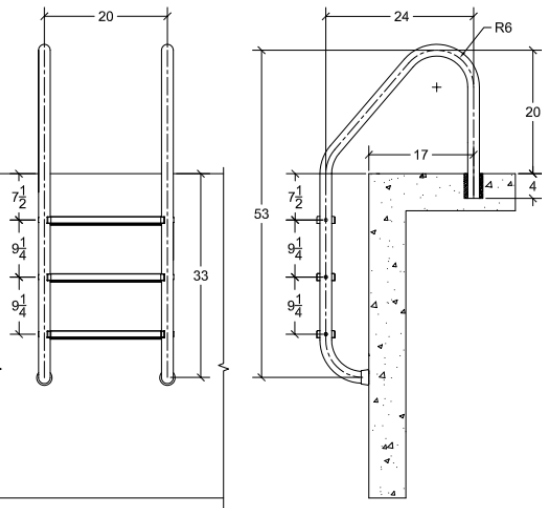

PPL-324-3S-(W/BK)

MEASUREMENT IN
INCHES

PREMIUM LADDER

Saftron PPL-324 Premium 3 step ladder is a general purpose ladder made of specially formulated compounds to ensure longevity and unparalleled resistance to the elements, UV, and chemicals while requiring virtually no maintenance.

Saftron ladders and rails, are not required to be earthed or bonded when installed with Saftron's high impact polymer anchor sockets. Easy installation using either the In-ground Anchor or Surface Mount Anchor. Each ladder includes 2 colour matched escutcheons (cover plates). Surface Mount Anchor includes Set Screws & Stainless Mounting Hardware.

Material: Fully Reinforced Marine Grade Aluminium / Vinyl Encapsulated

Tube Size: 48 mmø OD

Tube Thickness: 6.35 mm

Application: Commercial / Residential

Warranty: 5 Year