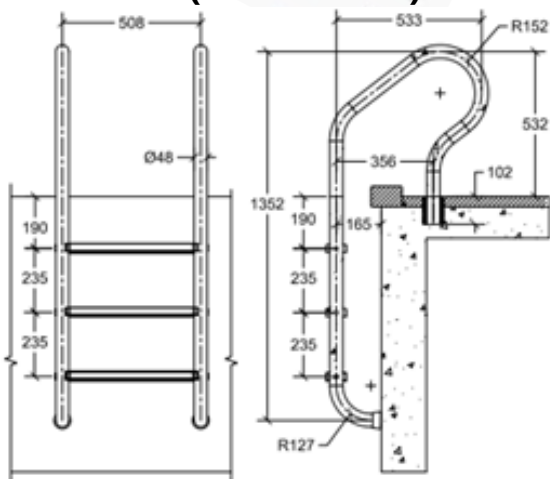

P-421-LP3-(W/BK/GG/T)