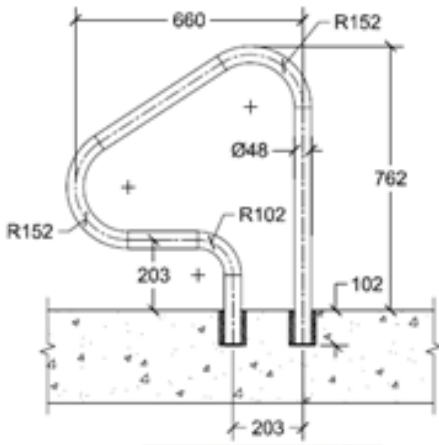

P-326-RTD-W/BK/GG/T)

RETURN TO DECK HAND GRAB RAIL

Saftron RTD is a Classic figure, high impact polymer railings are made of specially formulated compounds to ensure longevity and unparalleled resistance to the elements, UV, and chemicals while requiring virtually no maintenance.

Saftron rails, are not required to be earthed or bonded when installed with Saftron's high impact polymer anchor sockets. Easy installation using either the In-ground Anchor or Surface Mount Anchor. Each rail includes 2 colour matched escutcheons (cover plates).

Saftron rails are low maintenance, easy to clean with it's smooth bright surface impervious to pool chemicals and guaranteed not to corrode, rust, pit, scale, chip, or fade and is covered with a 5 year warranty.

Material: Steel / Vinyl Encapsulated

Tube Size: 48 mmø OD

Tube Thickness: 6.35 mm

Warranty: 5 Years