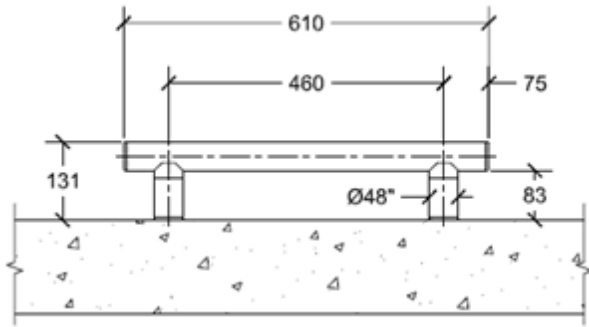

X-24-(W/BK)