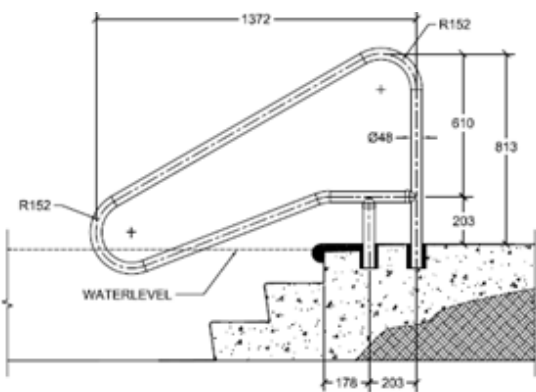

MEASUREMENT IN INCHES

CBRTD-448-(W/BK)

MEASUREMENT IN INCHES CBRTD-352-(W/BK/GG)

CBRTD-354-(W/BK/GG/T)

RETURN TO DECK CROSS BRACED HAND RAIL

Saftron CBRTD-RANGE is a commercial grade cross braced hand rail designed for mounting on deck for use with steps. The high impact polymer railings are made of specially formulated compounds to ensure longevity and unparalleled resistance to the elements, UV, and chemicals while requiring virtually no maintenance.