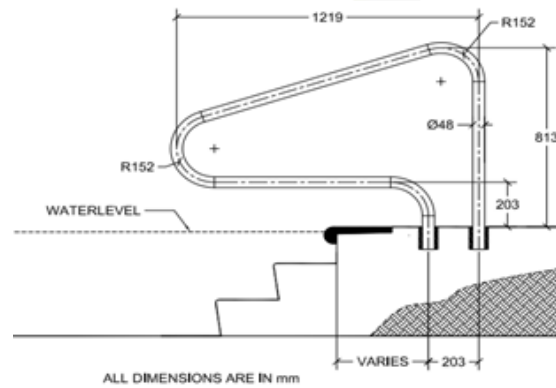

RTD-348-(W/BK/GG/T/B)