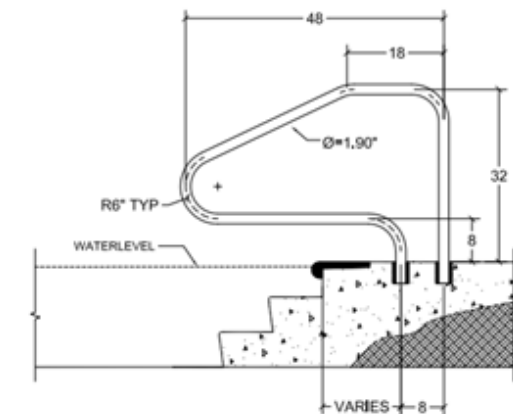

MEASUREMENT IN INCHES

CBRTD-448-(W/BK)

MEASUREMENT IN INCHES CBRTD-352-(W/BK/GG)

CBRTD-354-(W/BK/GG/T)

RETURN TO DECK CROSS BRACED HAND RAIL

Saftron CBRTD-RANGE is a commercial grade cross braced hand rail designed for mounting on deck for use with steps. The high impact polymer railings are made of specially formulated compounds to ensure longevity and unparalleled resistance to the elements, UV, and chemicals while requiring virtually no maintenance.