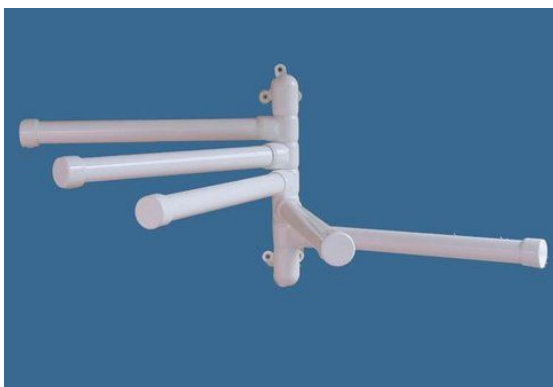

WALL MOUNTED TOWEL RACK

PA-ST-(W-BK)

SĀFTRON high impact polymer products are made of specially formulated compounds to ensure longevity and unparalleled resistance to the elements, UV, and chemicals while requiring virtually no maintenance. They are guaranteed to keep their smooth, bright finish for many years.

SĀFTRON vertical Wall Mounted Towel Rack includes 5 swivelling arms that allow towels to hang freely and dry quickly. When the Towel Rack is not in use, the arms lay flat against the wall. SĀFTRON products are unaffected by pool chemicals, salt, and sun and remain cooler to the touch.

Dimensions: 330mm (H) x 431mm (W)