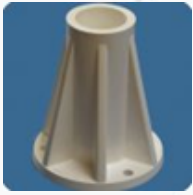

SĀFTRON vertical Wall Mounted Towel Rack includes 5 swivelling arms that allow towels to hang freely and dry quickly. When the Towel Rack is not in use, the arms lay flat against the wall. SĀFTRON products are unaffected by pool chemicals, salt, and sun and remain cooler to the touch.

Dimensions: 330mm (H) x 431mm (W)

SNAP-ON TRAY

PS-ST-(W/BK/GG/T)

SĀFTRON high impact polymer products are made of specially formulated compounds to ensure longevity and unparalleled resistance to the elements, UV, and chemicals while requiring virtually no maintenance. They are guaranteed to keep their smooth, bright finish for many years.

SĀFTRON Snap-on Tray is an attractive fixture that attaches to pool rails, ladders, and tubular patio furniture. The tray includes a drink holder and a flat surface large enough to hold a plate. SĀFTRON products are unaffected by pool chemicals, salt, and sun and remain cooler to the touch.

Dimensions: 139mm (H) x 279mm (W)

INSTALLATION FITTINGS

6" Surface Mounts for All Pool and Spa ladders and rails. Includes screws and mounting hardware

SB-F/1.9-(W/BK/GG/T)

Non-Corroding composite anchor socket for all Pool and Spa ladders and rails