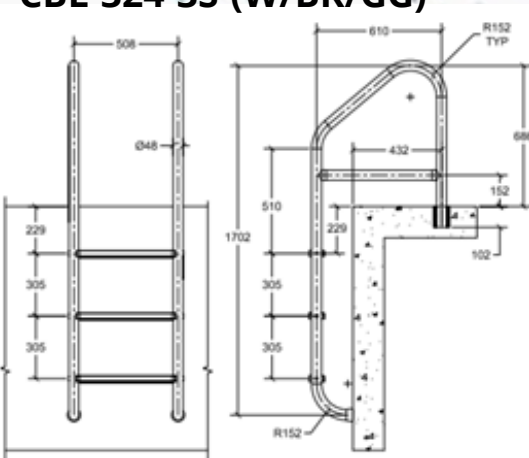

CBL-324-3S-(W/BK/GG)