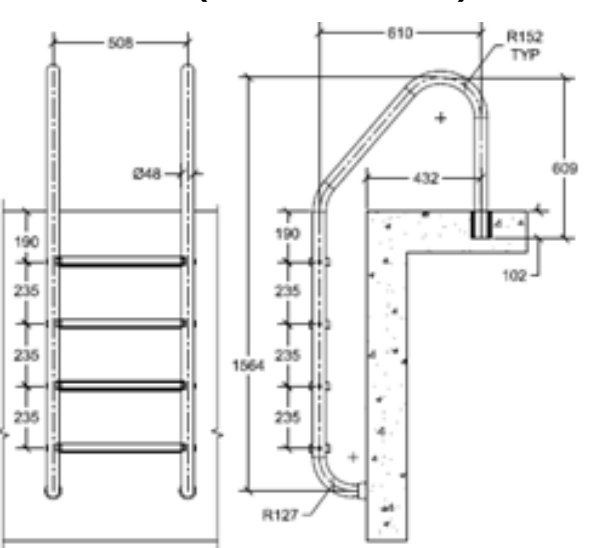

P-324-L4-(W/BK/GG/T/B)