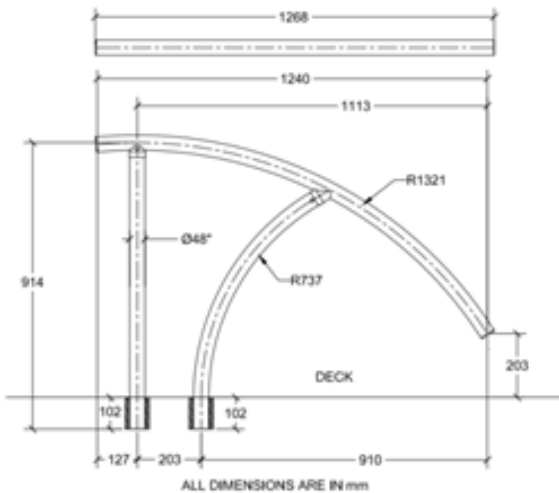

DR-236-(W/GG/T/B)