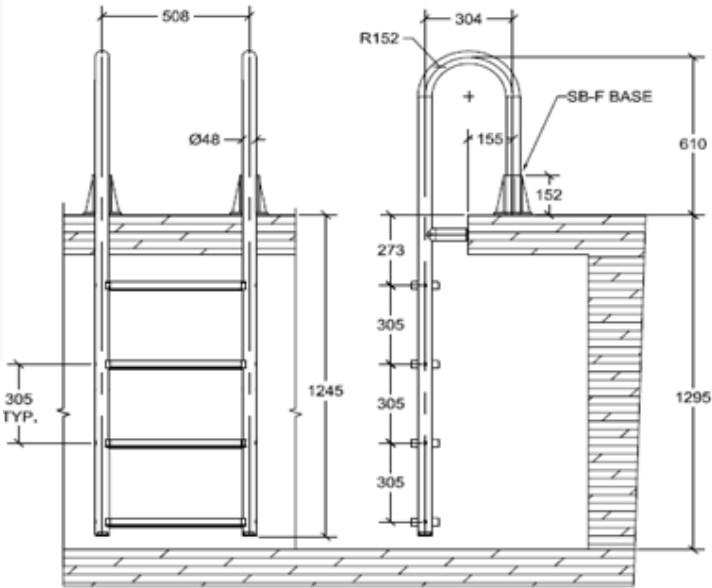

Material: Fully Reinforced Marine Grade Aluminium / Vinyl Encapsulated

Tube Size: 48 mmØ OD

Tube Thickness: 6.35 mm

Application: Commercial / Residential

Warranty: 5 Year

DOCK LADDER

DL-212-4S-(W/GG/B)

SĀFTRON high impact polymer dock ladders are made of specially formulated compounds to ensure longevity and unparalleled resistance to the elements, UV, and chemicals while requiring virtually no maintenance.