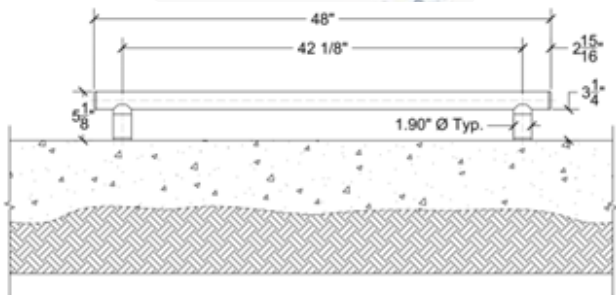

X-48-(W)

MEASUREMENT IN INCHES