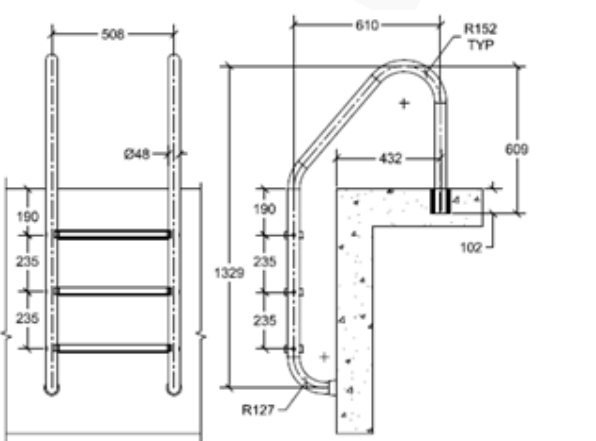

P-324-L3-(W/BK/GG/T)