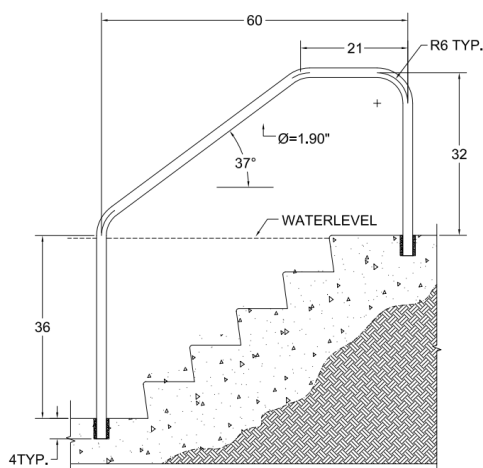

DTP-360-GG

MEASUREMENT IN INCHES