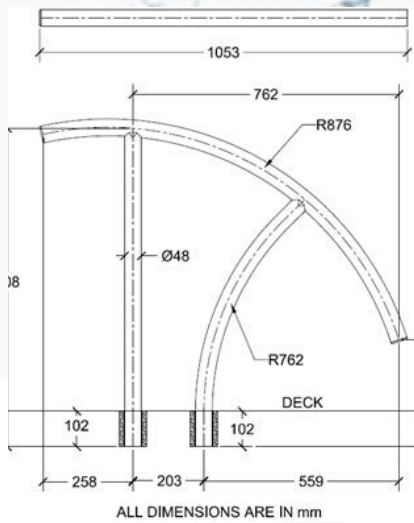

TRTD-130-(W/BK/GG/T)

TRTD-144-(W/BK/GG/T)