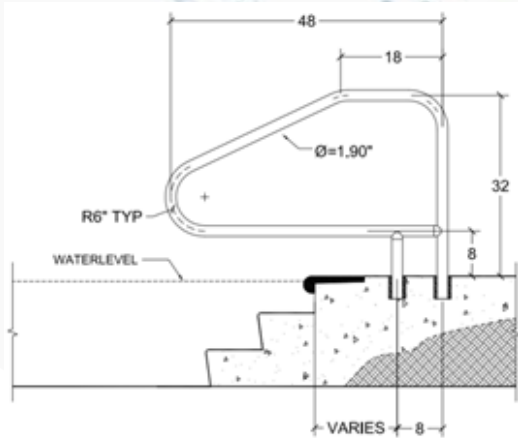

MEASUREMENT IN INCHES

CBRTD-448-(W/BK)

MEASUREMENT IN INCHES CBRTD-352-(W/BK/GG)

CBRTD-354-(W/BK/GG/T)

RETURN TO DECK CROSS BRACED HAND RAIL

Saftron CBRTD-RANGE is a commercial grade cross braced hand rail designed for mounting on deck for use with steps. The high impact polymer railings are made of specially formulated compounds to ensure longevity and unparalleled resistance to the elements, UV, and chemicals while requiring virtually no maintenance.