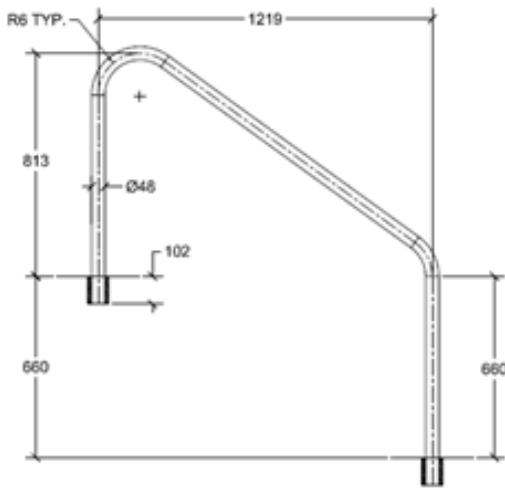

DR-240-W

Material: Marine Grade Aluminium / Vinyl Encapsulated

Tube Size: 48 mmø OD

Tube Thickness: 6.35 mm

Warranty: 5 Year

DTP-248-(W/GG/B)

DECK TO POOL HAND RAILS

Saftron DTP-248 & DTP-260 is for stairs and mounted on the deck and in the pool. The high impact polymer railings are made of specially formulated compounds to ensure longevity and unparalleled resistance to the elements, UV, and chemicals while requiring virtually no maintenance. Saftron rails, are not required to be earthed or bonded when installed with Saftron's high impact polymer anchor sockets.