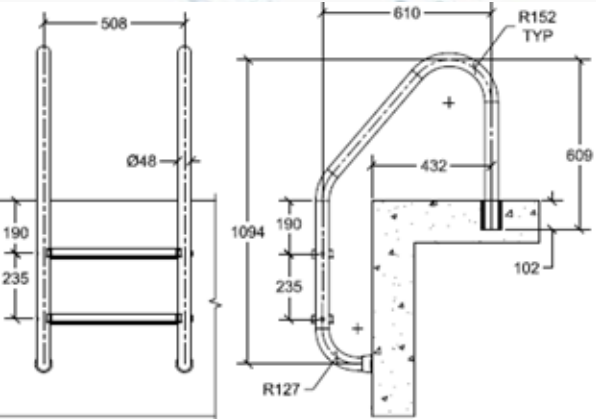

P-324-L2-(W/BK/GG/T)