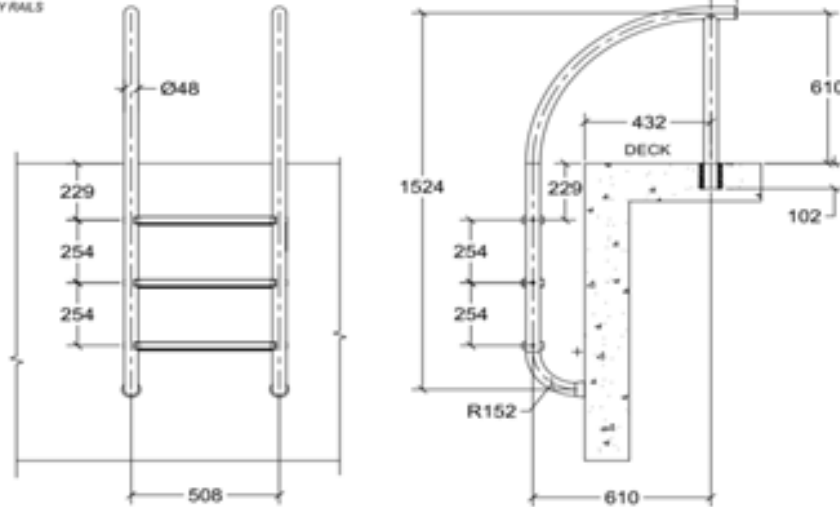

TRITON SERIES LADDER 3 STEP

TL-224-3S POOL LADDER
SAFTRON POOLS AND SAFETY RAILS