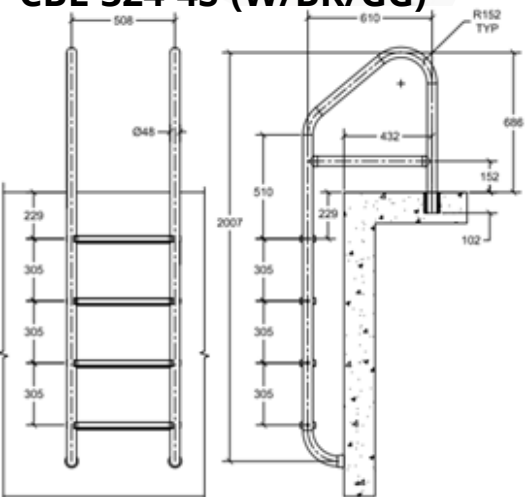

Material: Fully Reinforced Marine Grade Aluminium / Vinyl Encapsulated

Tube Size: 48 mmø OD

Tube Thickness: 6.35 mm

Application: Commercial / Residential

Warranty: 5 Year

CBL-324-3S-(W/BK/GG)

CBL-324-4S-(W/BK/GG)