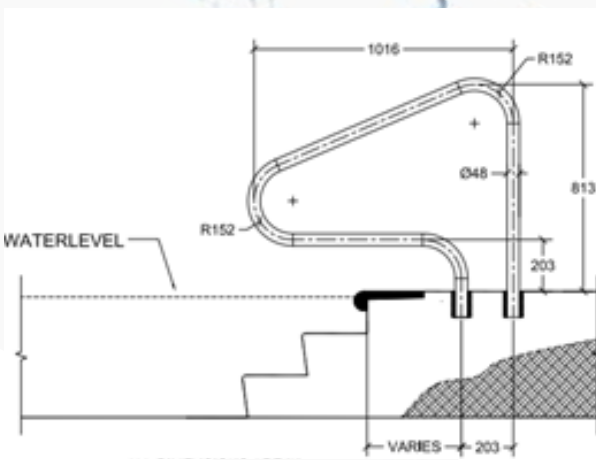

RTD-340-(W/BK/GG/T)

RETURN TO DECK HAND GRAB RAIL

Saftron RTD is designed for mounting on deck for use with steps. The high impact polymer railings are made of specially formulated compounds to ensure longevity and unparalleled resistance to the elements, UV, and chemicals while requiring virtually no maintenance.

Saftron rails, are not required to be earthed or bonded when installed with Saftron's high impact polymer anchor sockets. Easy installation using either the In-ground Anchor or Surface Mount Anchor. Each rail includes 2 colour matched escutcheons (cover plates). Surface Mount Anchor includes Set Screws & Stainless Mounting Hardware.

Material: Fully Reinforced Marine Grade Aluminium / Vinyl Encapsulated

Tube Size: 48 mmø OD

Tube Thickness: 6.35 mm

Application: Commercial / Residential

Warranty: 5 Year