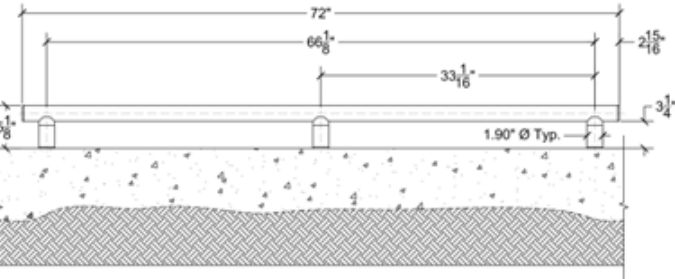

X-72-(W)

MEASUREMENT IN INCHES