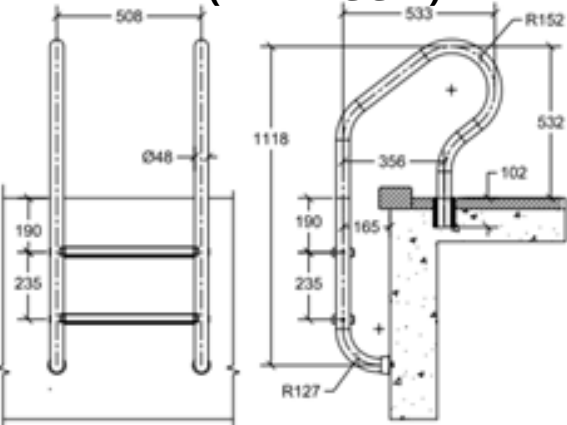

P-421-LP2-(W/BK/GG/T)