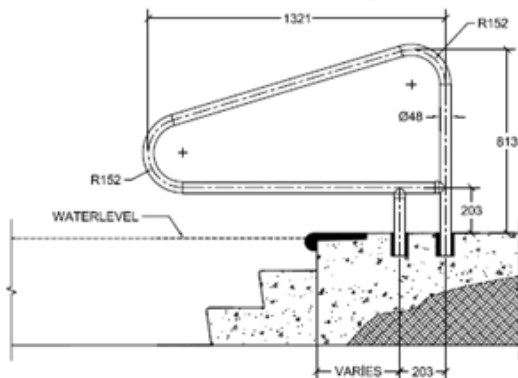

MEASUREMENT IN INCHES

CBRTD-448-(W/BK)

MEASUREMENT IN INCHES CBRTD-352-(W/BK/GG)

CBRTD-354-(W/BK/GG/T)

RETURN TO DECK CROSS BRACED HAND RAIL

Saftron CBRTD-RANGE is a commercial grade cross braced hand rail designed for mounting on deck for use with steps. The high impact polymer railings are made of specially formulated compounds to ensure longevity and unparalleled resistance to the elements, UV, and chemicals while requiring virtually no maintenance.