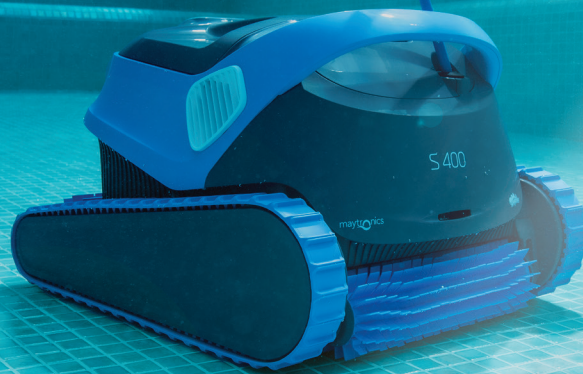

Dolphin S400

Absolute pool-cleaning performance

The all-new Maytronics **Dolphin S400** robotic pool cleaner makes it super-easy to keep your swimming pool exceptionally clean and ready for fun, with minimum effort and hassle. Get maximum convenience and control all in one, with advanced options like manual drive, a choice of cleaning programs, and delayed start.

The **Dolphin S400** is equipped with a multi-layer, top-load filter basket with extra sealing and larger filtration capacity. With the new MyDolphin™ Plus mobile app, the **Dolphin S400** is always connected, giving you the freedom to control your robotic pool cleaner from anywhere, at any time.